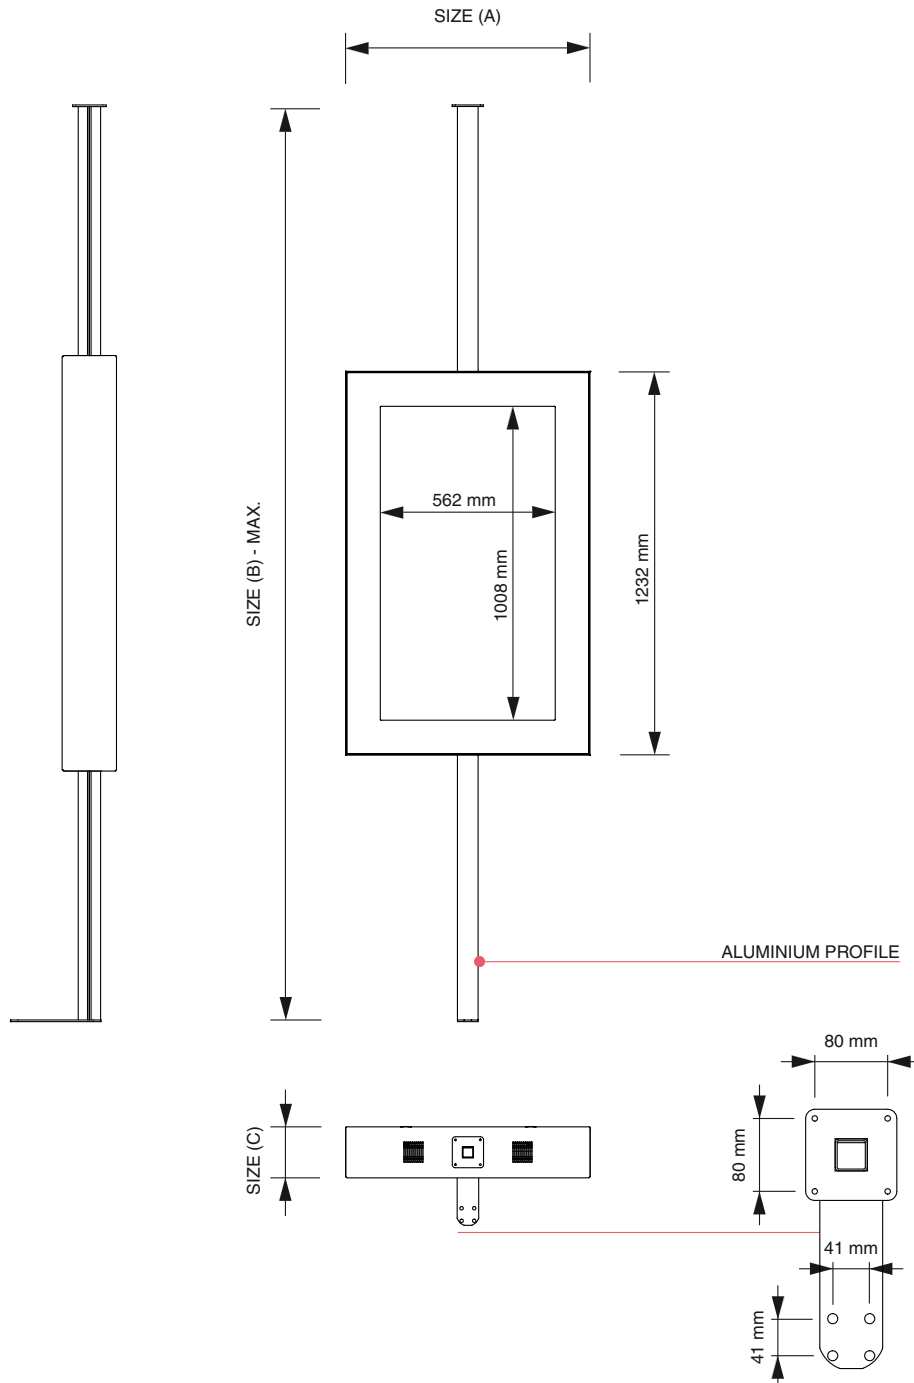

Shop Window Panel

DSIBSHOP46

DSIBSHOP46HORB

Shop Window Panel

The front side made of glass covered with a layer deflecting infra-red radiation, which decreases the inner temperature, the back side is protected with a powder coated cover with ventilation openings • Can be installed both vertically and horizontally • The whole device can be locked with a compression lock, intrusion can be monitored remotely • Supplied with standard screen size 46" (high-brightness display) • Black or white models are standard, the production of models in other RAL colours possible on request • Connection to the ethernet network using RJ-45 connector, on request possible to supply the device with wifi connection

PRODUCT SHEET

Shop Window Panel

DSIBSHOP46
Digital Signage Product specification Screen size (inch)

PRODUCT SHEET

Shop Window Panel

DSIBSHOP46HORB

• Digital Signage
• Product specification
• Screen size (inch)
• Orientation (HOR=horizontal)
• with Base

PRODUCT SHEET

Shop Window Panel

| ARTICLE CODE | EAN / GTIN | SCREEN SIZE | BASE | SIZE (A x B x C) | NET WEIGHT | |
|-----------------|------------|-------------|------|---------------------|----------------------|-------|
| DSIBSHOP46F | □ | - | 46" | no | 785 x 4000 x 192 mm | 40 kg |
| DSIBSHOP46BF | □ | - | 46" | yes | 800 x 2105 x 550 mm | 75 kg |
| DSIBSHOP46HORF | □ | - | 46" | no | 1235 x 4000 x 192 mm | 45 kg |
| DSIBSHOP46HORBF | □ | - | 46" | yes | 1232 x 1710 x 550 mm | 80 kg |