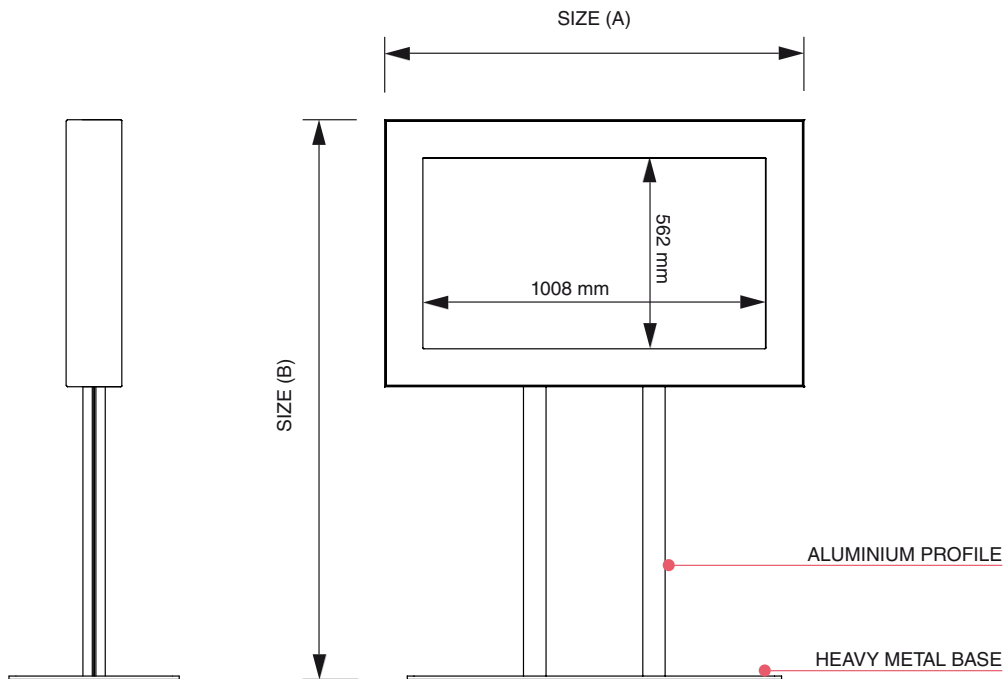

Shop Window Panel

DSIBSHOP46

DSIBSHOP46HORB

Shop Window Panel

The front side made of glass covered with a layer deflecting infra-red radiation, which decreases the inner temperature, the back side is protected with a powder coated cover with ventilation openings • Can be installed both vertically and horizontally • The whole device can be locked with a compression lock, intrusion can be monitored remotely • Supplied with standard screen size 46" (high-brightness display) • Black or white models are standard, the production of models in other RAL colours possible on request • Connection to the ethernet network using RJ-45 connector, on request possible to supply the device with wifi connection

PRODUCT SHEET

Shop Window Panel

DSIBSHOP46
Digital Signage Product specification Screen size (inch)

PRODUCT SHEET

Shop Window Panel

DSIBSHOP46HORB

• Digital Signage
• Product specification
• Screen size (inch)
• Orientation (HOR=horizontal)
• with Base

PRODUCT SHEET

Shop Window Panel

| ARTICLE CODE | EAN / GTIN | SCREEN SIZE | BASE | SIZE (A x B x C) | NET WEIGHT | |
|-----------------|------------|-------------|------|---------------------|----------------------|-------|
| DSIBSHOP46F | □ | - | 46" | no | 785 x 4000 x 192 mm | 40 kg |
| DSIBSHOP46BF | □ | - | 46" | yes | 800 x 2105 x 550 mm | 75 kg |
| DSIBSHOP46HORF | □ | - | 46" | no | 1235 x 4000 x 192 mm | 45 kg |
| DSIBSHOP46HORBF | □ | - | 46" | yes | 1232 x 1710 x 550 mm | 80 kg |