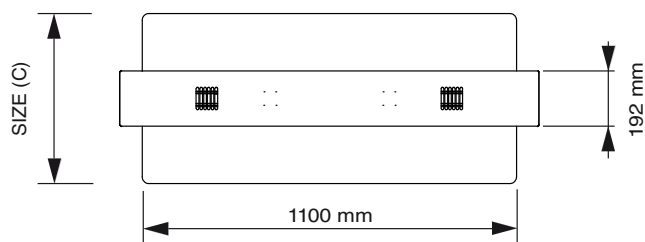

Shop Window Panel

DSIBSHOP46

DSIBSHOP46HORB

Shop Window Panel

The front side made of glass covered with a layer deflecting infra-red radiation, which decreases the inner temperature, the back side is protected with a powder coated cover with ventilation openings • Can be installed both vertically and horizontally • The whole device can be locked with a compression lock, intrusion can be monitored remotely • Supplied with standard screen size 46" (high-brightness display) • Black or white models are standard, the production of models in other RAL colours possible on request • Connection to the ethernet network using RJ-45 connector, on request possible to supply the device with wifi connection

PRODUCT SHEET

Shop Window Panel

DSIBSHOP46
Digital Signage Product specification Screen size (inch)

PRODUCT SHEET

Shop Window Panel

DSIBSHOP46HORB

• Digital Signage
• Product specification
• Screen size (inch)
• Orientation (HOR=horizontal)
• with Base

PRODUCT SHEET

Shop Window Panel

| ARTICLE CODE | EAN / GTIN | SCREEN SIZE | BASE | SIZE (A x B x C) | NET WEIGHT | |
|-----------------|------------|-------------|------|---------------------|----------------------|-------|
| DSIBSHOP46F | □ | - | 46" | no | 785 x 4000 x 192 mm | 40 kg |
| DSIBSHOP46BF | □ | - | 46" | yes | 800 x 2105 x 550 mm | 75 kg |
| DSIBSHOP46HORF | □ | - | 46" | no | 1235 x 4000 x 192 mm | 45 kg |
| DSIBSHOP46HORBF | □ | - | 46" | yes | 1232 x 1710 x 550 mm | 80 kg |